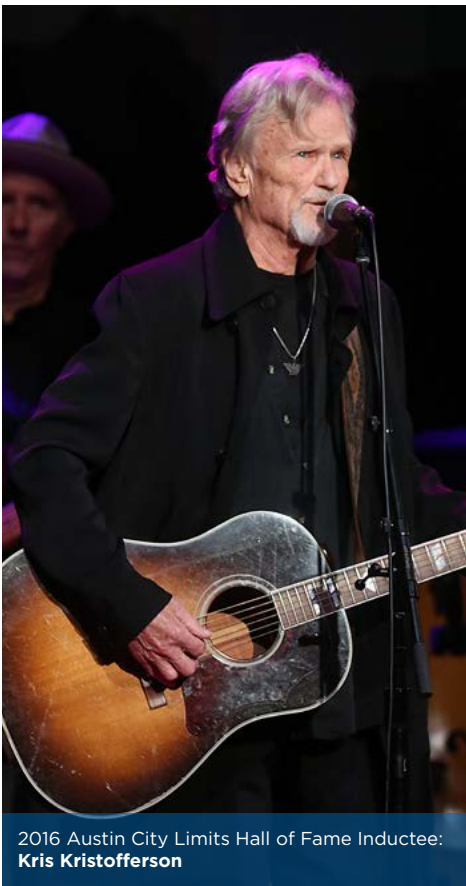

PACKAGES

LEAD SPONSOR (1)

$50,000

- Lead Sponsor for the Austin City Limits Hall of Fame VIP Party
- Access for 20 guests to the VIP Party
- Prime seats for 20 guests for the Hall of Fame Induction Ceremony & Show
- Access for 6 guests to an artist rehearsal the day before the Hall of Fame
- Recognition from the stage
- Logo featured on
  - 2nd Street event installation featuring the Honorees
  - Event web page
  - Austin City Limits Hall of Fame 2017 commemorative program
  - Plasma screens on the Music Porch
  - Projected on screens in The Moody Theater
  - On-air “Thank You” spot running on KLRU
- (8) Valet passes for the evening
- Complimentary specialty beverages
- Austin City Limits gift box
- Austin City Limits Hall of Fame 2017 VIP badges & lanyards for all 20 guests
- Signed and framed Austin City Limits Hall of Fame 2017 screen printed poster