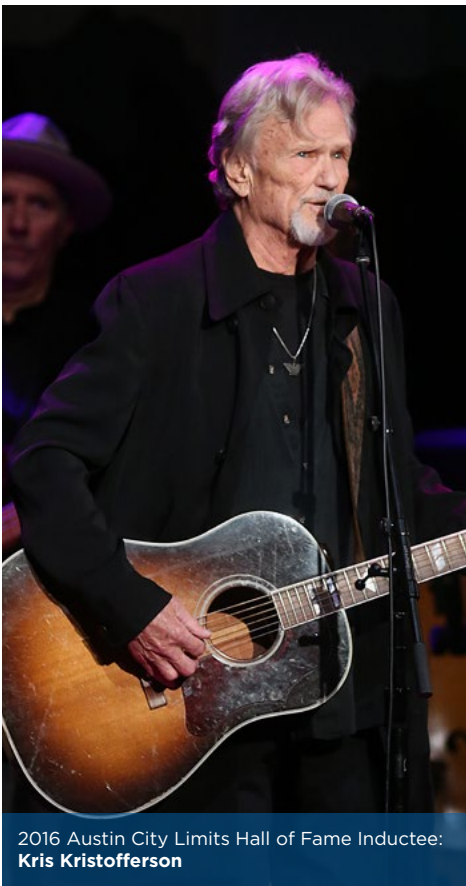

PACKAGES

LEAD SPONSOR (1)

$50,000

- Lead Sponsor for the Austin City Limits Hall of Fame VIP Party
- Access for 20 guests to the VIP Party
- Prime seats for 20 guests for the Hall of Fame Induction Ceremony & Show
- Access for 6 guests to an artist rehearsal the day before the Hall of Fame
- Recognition from the stage
- Logo featured on
  - 2nd Street event installation featuring the Honorees
  - Event web page
  - Austin City Limits Hall of Fame 2017 commemorative program
  - Plasma screens on the Music Porch
  - Projected on screens in The Moody Theater
  - On-air “Thank You” spot running on KLRU
- (8) Valet passes for the evening
- Complimentary specialty beverages
- Austin City Limits gift box
- Austin City Limits Hall of Fame 2017 VIP badges & lanyards for all 20 guests
- Signed and framed Austin City Limits Hall of Fame 2017 screen printed poster